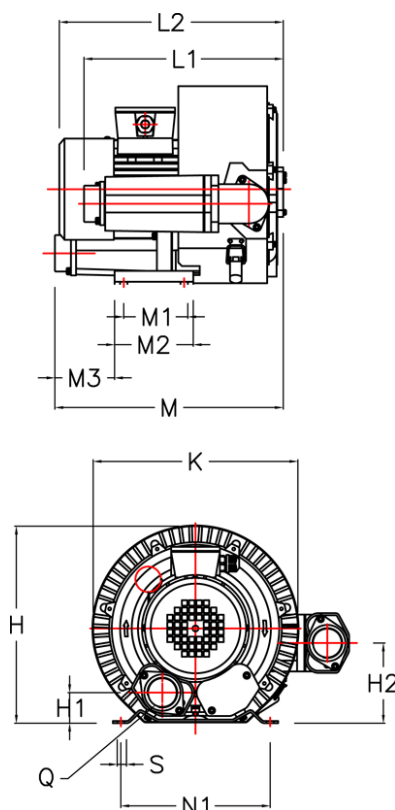

Data Sheet

Article number: 2761331917511

Description: KLEEblower KB3319 1,75/1,9 kW
3x230/400V 50/60Hz double stage

Measures

| | |
|----------|--------------------------------|
| H = 313 | M2 = 130 |
| H1 = 45 | M3 = 101 |
| H2 = 153 | N1 = 225 |
| K = 320 | Noise level dB 50/60Hz = 66/69 |
| L1 = 269 | Q = 2-PF 1 1/2" (NPT 1 1/2") |
| L2 = 391 | S = 4 x Ø12 |
| M = 345 | |
| M1 = 90 | |